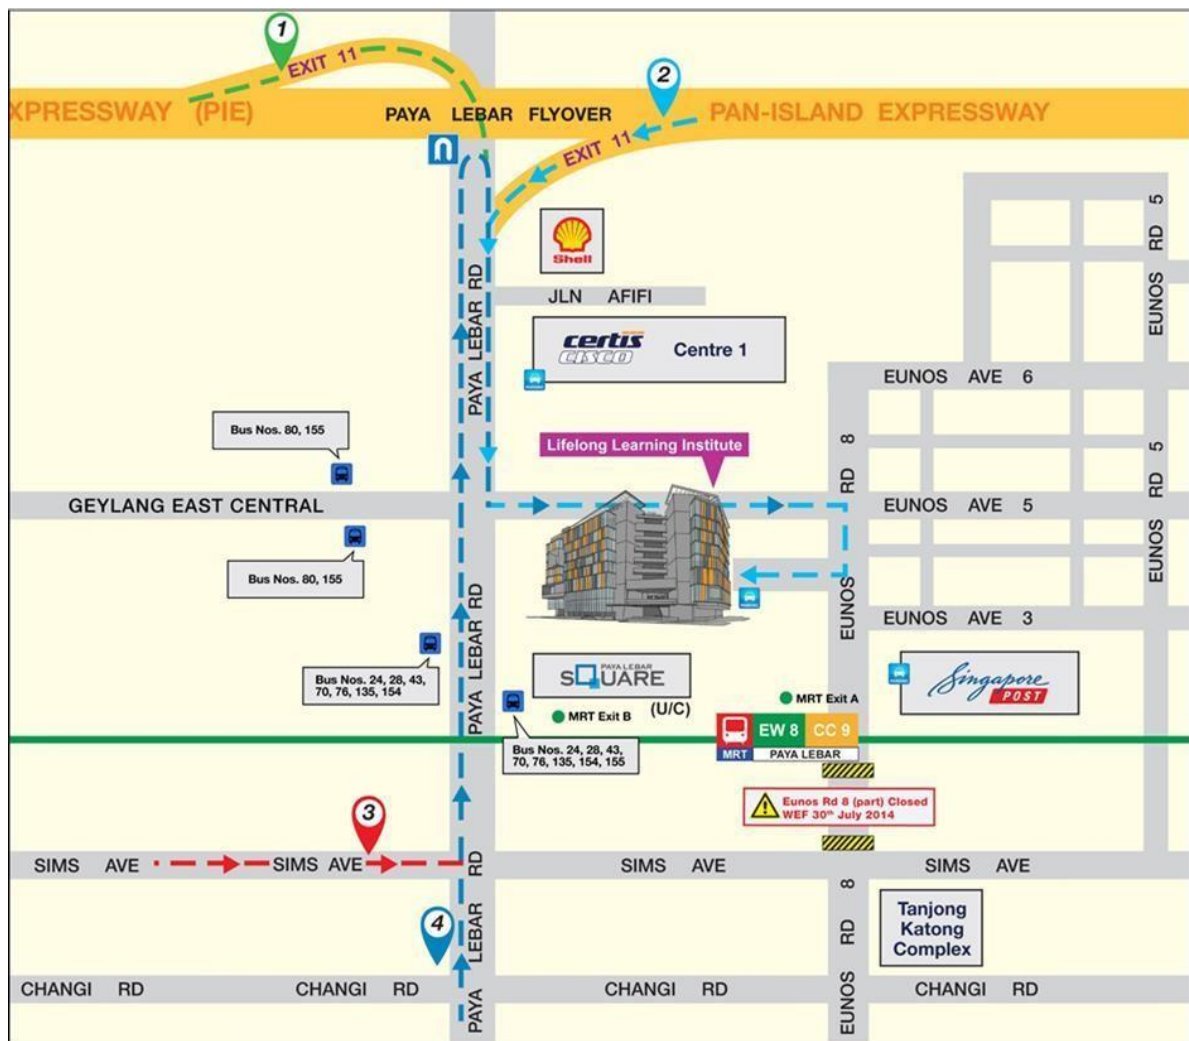

## DIRECTIONS TO LIFELONG LEARNING INSTITUTE

(Carpark entrance is also indicated on the map below)

### Address:

Lifelong Learning Institute  
11 Eunos Road 8  
Singapore 408601

### By Car

- Route 1 & 2:** From PIE, exit Paya Lebar Road, left turn after Cisco Building towards Eunos Ave 5/Eunos Road 8. Turn right into Lifelong Learning Institute (LLI) carpark.
- Route 3:** From Sims Avenue, turn left onto Paya Lebar Road, straight down past Shell station on the right, make a U-turn at the traffic junction. After that, left turn after Cisco Building towards Eunos Ave 5. Turn right into Lifelong Learning Institute (LLI) carpark.
- Route 4:** From Guillemard Road, go straight to Paya Lebar Road, straight down past Shell station on the right, make a U-turn at the traffic junction. After that, left turn after Cisco Building towards Eunos Ave 5. Turn right into Lifelong Learning Institute (LLI) carpark.

### **By MRT**

- Use Exit B after alighting at Paya Lebar MRT station.
- Walk towards LLI via the pedestrian walkway, which is a short distance of about 5 minutes' walk.